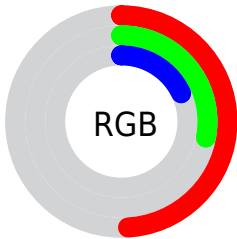

Distribution

Red (49%)

Green (28%)

Blue (18%)