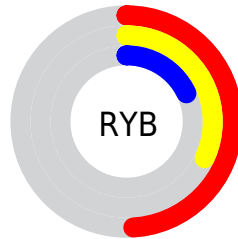

# Details

The CIELab color **35.98, 20.20, 24.02** is a dark color, and the websafe version is hex **663333**. A complement of this color would be **39.87, -9.87, -18.73**, and the grayscale version is **35.84, 0.00, -0.00**.

A 20% lighter version of the original color is **56.03, 20.45, 23.83**, and **15.89, 19.98, 23.90** is the 20% darker color. If you saturate the color by 10%, you get **33.78, 24.28, 28.69**, and if you desaturate by 10%, it is **38.33, 16.28, 19.54**.

# Distribution

Red (49%)

Green (28%)

Blue (18%)

Red (49%)

Yellow (32%)

Blue (18%)

Cyan (0%)