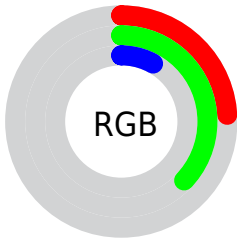

Distribution

Red (24%)

Green (37%)

Blue (8%)