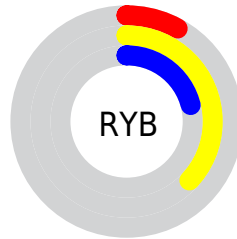

Details

The CIELab color **36.14, -24.31, 35.93** is a dark color, and the websafe version is hex **336600**. A complement of this color would be **16.01, 32.34, -37.38**, and the grayscale version is **32.47, 0.00, -0.00**.

A 20% lighter version of the original color is **56.29, -24.25, 35.89**, and **16.10, -22.49, 22.80** is the 20% darker color. If you saturate the color by 10%, you get **35.84, -26.57, 38.89**, and if you desaturate by 10%, it is **36.48, -21.80, 32.17**.

Distribution

Red (24%)

Green (37%)

Blue (8%)

Red (8%)

Yellow (37%)

Blue (21%)

Cyan (34%)