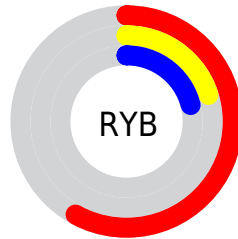

- Red (58%)
- Yellow (20%)
- Blue (21%)