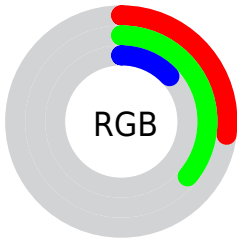

Distribution

Red (27%)

Green (36%)

Blue (13%)