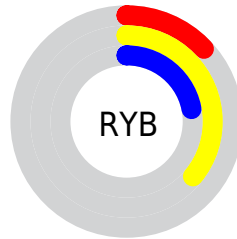

Details

The CIELab color **36.04, -19.26, 30.44** is a dark color, and the websafe version is hex **336633**. A complement of this color would be **18.81, 25.43, -31.50**, and the grayscale version is **33.44, 0.00, -0.00**.

A 20% lighter version of the original color is **55.93, -19.11, 30.30**, and **16.25, -17.79, 23.10** is the 20% darker color. If you saturate the color by 10%, you get **35.71, -21.64, 34.38**, and if you desaturate by 10%, it is **36.41, -16.68, 26.04**.

Distribution

Red (27%)

Green (36%)

Blue (13%)

Red (13%)

Yellow (36%)

Blue (22%)

Cyan (25%)