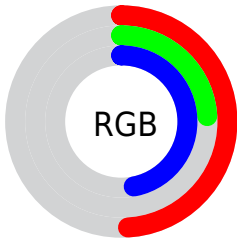

Distribution

Red (49%)

Green (24%)

Blue (47%)