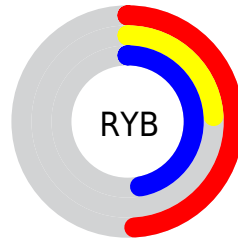

## Conversions Part 2

<b>Format</b>	<b>Color</b>
<b>R<sub>Y</sub>B</b>	126, 60, 121
Decimal	8273017
CIE <sub>Lab</sub>	36.08, 37.51, -22.20
CIE <sub>LCh</sub>	36, 43.587, 329.381
Yxy	9.0498, 0.3268, 0.2163
Android (android.graphics.Color)	4286463097 (0xFF7E3C79)
YUV	86.6880, 16.9158, 34.4766
Hunter-Lab	30.0829, 28.4912, -16.6215

# Details

The CIELab color **36.08, 37.51, -22.20** is a dark color, and the websafe version is hex **663366**. A complement of this color would be **47.32, -34.71, 26.83**, and the grayscale version is **36.79, 0.00, -0.00**.

A 20% lighter version of the original color is **56.00, 37.63, -22.57**, and **16.19, 37.42, -21.95** is the 20% darker color. If you saturate the color by 10%, you get **33.69, 43.65, -25.33**, and if you desaturate by 10%, it is **38.82, 30.71, -18.55**.

# Distribution

Red (49%)

Green (24%)

Blue (47%)

Red (49%)

Yellow (24%)

Blue (47%)

Cyan (0%)