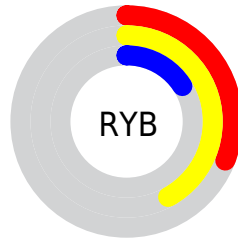

- Red (31%)
- Yellow (42%)
- Blue (16%)