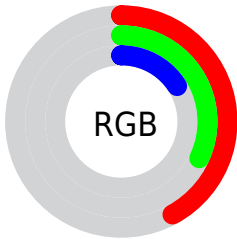

Distribution

- Red (42%)
- Green (32%)
- Blue (16%)