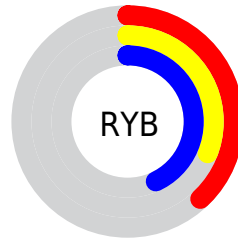

# Details

The CIELab color  $36.21, 14.65, -15.44$  is a dark color, and the websafe version is hex  $666699$ , and the color name is [dark indigo \(futaai\)](#). A complement of this color would be  $44.13, -13.56, 15.58$ , and the grayscale version is  $37.08, 0.00, -0.00$ .

A 20% lighter version of the original color is  $56.17, 14.83, -15.69$ , and  $16.07, 14.86, -15.46$  is the 20% darker color. If you saturate the color by 10%, you get  $32.80, 19.99, -20.74$ , and if you desaturate by 10%, it is  $39.69, 9.44, -10.10$ .

# Distribution

 Red (38%)

 Green (31%)

 Blue (43%)

 Red (38%)

 Yellow (31%)

 Blue (43%)

 Cyan (12%)