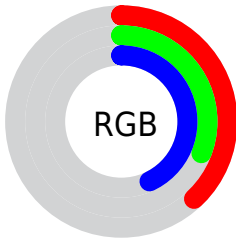

Distribution

Red (38%)

Green (31%)

Blue (43%)