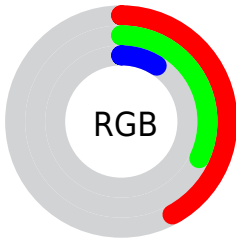

Distribution

Red (42%)

Green (32%)

Blue (9%)