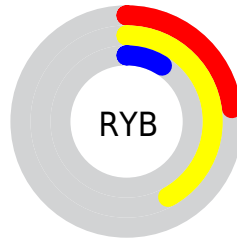

Details

The CIELab color **36.41, 3.97, 36.69** is a dark color, and the websafe version is hex **666633**. A complement of this color would be **21.43, 13.53, -37.24**, and the grayscale version is **35.31, 0.00, -0.00**.

A 20% lighter version of the original color is **56.35, 3.96, 36.41**, and **16.64, 4.45, 24.29** is the 20% darker color. If you saturate the color by 10%, you get **35.44, 5.46, 40.00**, and if you desaturate by 10%, it is **37.42, 2.69, 32.58**.

Distribution

Red (42%)

Green (32%)

Blue (9%)

Red (23%)

Yellow (42%)

Blue (9%)

Cyan (0%)