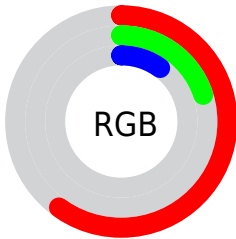

Distribution

- Red (60%)
- Green (20%)
- Blue (10%)