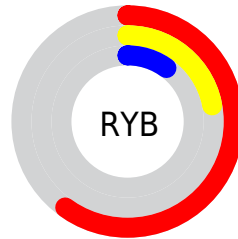

- Red (60%)
- Yellow (22%)
- Blue (10%)