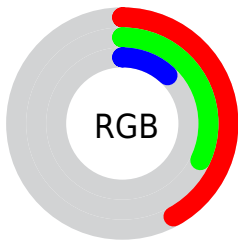

Distribution

- Red (42%)
- Green (32%)
- Blue (12%)