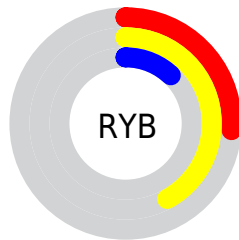

- Red (26%)
- Yellow (42%)
- Blue (12%)