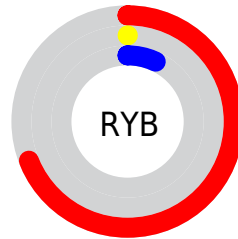

Red (69%)

Yellow (0%)

Blue (7%)