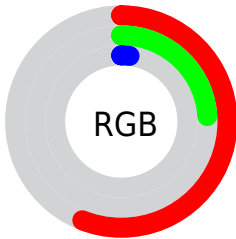

Distribution

Red (56%)

Green (24%)

Blue (2%)