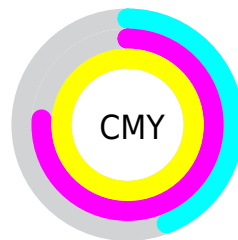

A 20% lighter version of the original color is **56.57, 32.40, 46.19**, and **16.59, 32.82, 25.47** is the 20% darker color. If you saturate the color by 10%, you get **36.02, 33.70, 47.08**, and if you desaturate by 10%, it is **38.37, 28.29, 42.31**.

Distribution

Red (56%)

Green (24%)

Blue (2%)

Red (56%)

Yellow (39%)

Blue (2%)

Cyan (0%)

Magenta (58%)

Yellow (97%)

Black (44%)

Cyan (44%)

Magenta (76%)

Yellow (98%)

Brightness & Saturation Gradients

These gradients show how the CIE Lab color 116.51, 32.55, 45.90 changes by changing the brightness by 10 percent. The first figure shows a shift by +10% for each color and the second figure -10%.