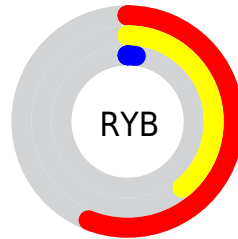

Details

The CIELab color **36.51, 32.55, 45.90** is a dark color, and the websafe version is hex **993300**. A complement of this color would be **35.71, 0.65, -37.49**, and the grayscale version is **33.87, 0.00, -0.00**.

A 20% lighter version of the original color is **56.57, 32.40, 46.19**, and **16.59, 32.82, 25.47** is the 20% darker color. If you saturate the color by 10%, you get **36.02, 33.70, 47.08**, and if you desaturate by 10%, it is **38.37, 28.29, 42.31**.

Distribution

Red (56%)

Green (24%)

Blue (2%)

Red (56%)

Yellow (39%)

Blue (2%)

Cyan (0%)