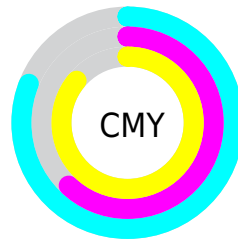

A 20% lighter version of the original color is **56.49, -29.70, 29.12**, and **16.90, -27.33, 23.70** is the 20% darker color. If you saturate the color by 10%, you get **36.14, -33.15, 33.31**, and if you desaturate by 10%, it is **37.08, -25.56, 24.66**.

Distribution

Red (19%)

Green (38%)

Blue (14%)

Red (14%)

Yellow (38%)

Blue (33%)

Cyan (51%)

Magenta (0%)

Yellow (63%)

Black (62%)

Cyan (81%)

Magenta (62%)

Yellow (86%)

Brightness & Saturation Gradients

These gradients show how the CIE Lab color 116.57, -29.59, 29.18 changes by changing the brightness by 10 percent. The first figure shows a shift by +10% for each color and the second figure -10%.