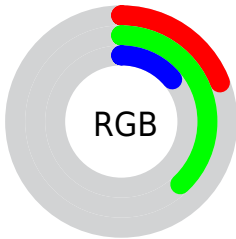

Distribution

Red (19%)

Green (38%)

Blue (14%)