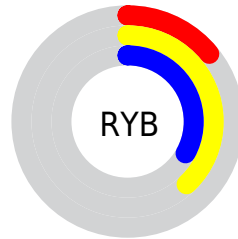

Details

The CIELab color **36.57, -29.59, 29.18** is a dark color, and the websafe version is hex **336633**. A complement of this color would be **23.86, 33.04, -26.50**, and the grayscale version is **32.15, 0.00, -0.00**.

A 20% lighter version of the original color is **56.49, -29.70, 29.12**, and **16.90, -27.33, 23.70** is the 20% darker color. If you saturate the color by 10%, you get **36.14, -33.15, 33.31**, and if you desaturate by 10%, it is **37.08, -25.56, 24.66**.

Distribution

Red (19%)

Green (38%)

Blue (14%)

Red (14%)

Yellow (38%)

Blue (33%)

Cyan (51%)