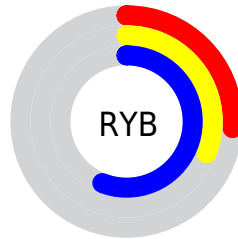

# Details

The CIELab color **36.61, 11.60, -35.32** is a dark color, and the websafe version is hex **666699**. A complement of this color would be **53.12, -1.66, 34.72**, and the grayscale version is **35.94, 0.00, -0.00**.

A 20% lighter version of the original color is **56.54, 11.64, -35.34**, and **16.68, 11.35, -35.12** is the 20% darker color. If you saturate the color by 10%, you get **32.53, 15.87, -41.89**, and if you desaturate by 10%, it is **40.79, 8.17, -28.66**.

# Distribution

Red (26%)

Green (33%)

Blue (56%)

Red (26%)

Yellow (31%)

Blue (56%)

Cyan (54%)