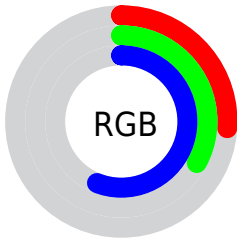

Distribution

Red (26%)

Green (33%)

Blue (56%)