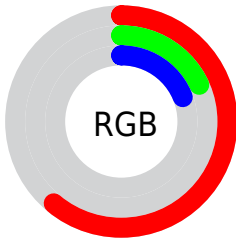

Distribution

- Red (61%)
- Green (18%)
- Blue (19%)