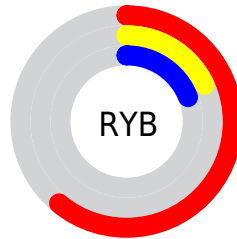

- Red (61%)
- Yellow (18%)
- Blue (19%)