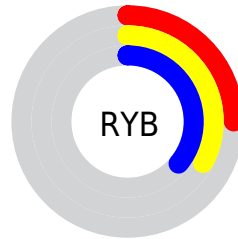

## Conversions Part 2

<b>Format</b>	<b>Color</b>
<a href="#">RYB</a>	<a href="#">65, 83, 92</a>
Decimal	<a href="#">4283470</a>
CIELab	<a href="#">36.61, -13.43, 4.83</a>
CIELCh	<a href="#">37, 14.272, 160.219</a>
Yxy	<a href="#">9.3289, 0.2915, 0.3683</a>
Android (android.graphics.Color)	<a href="#">4282473550 (0xFF415C4E)</a>
YUV	<a href="#">82.3310, -2.1352, -15.1993</a>
Hunter-Lab	<a href="#">30.5433, -10.3037, 4.6476</a>

# Details

The CIELab color  $36.61, -13.43, 4.83$  is a dark color, and the websafe version is hex  $336666$ . A complement of this color would be  $30.93, 14.22, -3.79$ , and the grayscale version is  $35.03, 0.00, -0.00$ .

A 20% lighter version of the original color is  $56.54, -13.10, 4.73$ , and  $16.65, -13.24, 4.77$  is the 20% darker color. If you saturate the color by 10%, you get  $35.94, -17.75, 6.75$ , and if you desaturate by 10%, it is  $37.37, -8.94, 3.05$ .

# Distribution

Red (25%)

Green (36%)

Blue (31%)

Red (25%)

Yellow (33%)

Blue (36%)

Cyan (29%)