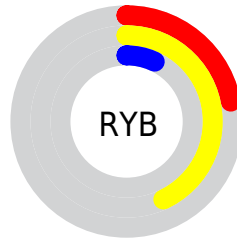

Details

The CIELab color **36.61, 4.68, 39.43** is a dark color, and the websafe version is hex **996633**. A complement of this color would be **20.15, 16.55, -40.62**, and the grayscale version is **35.29, 0.00, -0.00**.

A 20% lighter version of the original color is **56.60, 4.87, 39.37**, and **16.78, 5.01, 24.49** is the 20% darker color. If you saturate the color by 10%, you get **35.66, 6.28, 42.21**, and if you desaturate by 10%, it is **37.60, 3.27, 35.70**.

Distribution

Red (43%)

Green (32%)

Blue (7%)

Red (22%)

Yellow (43%)

Blue (7%)

Cyan (0%)