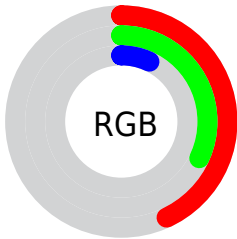

Distribution

Red (43%)

Green (32%)

Blue (7%)