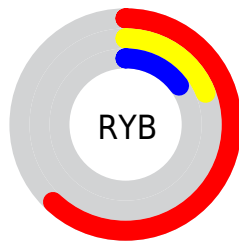

- Red (62%)
- Yellow (19%)
- Blue (15%)