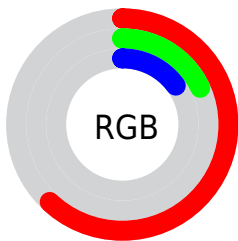

Distribution

- Red (62%)
- Green (18%)
- Blue (15%)