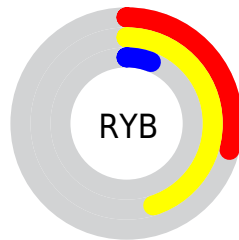

Details

The CIELab color **36.51, 9.40, 40.00** is a dark color, and the websafe version is hex **996633**. A complement of this color would be **23.02, 13.20, -39.82**, and the grayscale version is **35.25, 0.00, -0.00**.

A 20% lighter version of the original color is **56.56, 9.57, 40.02**, and **16.63, 9.76, 24.48** is the 20% darker color. If you saturate the color by 10%, you get **35.33, 11.61, 42.83**, and if you desaturate by 10%, it is **37.74, 7.38, 36.26**.

Distribution

Red (45%)

Green (31%)

Blue (6%)

Red (29%)

Yellow (45%)

Blue (6%)

Cyan (0%)