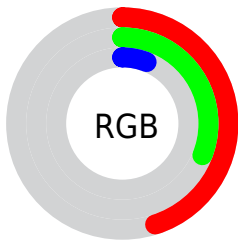

Distribution

Red (45%)

Green (31%)

Blue (6%)