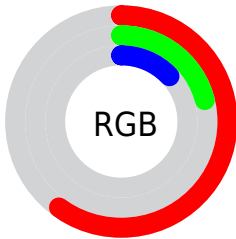

Distribution

- Red (60%)
- Green (21%)
- Blue (13%)