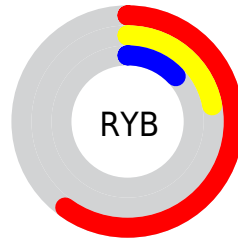

- Red (60%)
- Yellow (22%)
- Blue (13%)