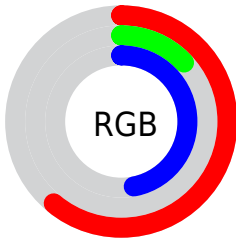

Distribution

- Red (61%)
- Green (13%)
- Blue (47%)