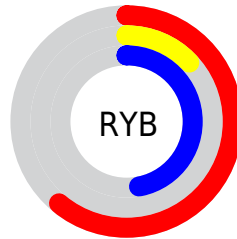

- Red (61%)
- Yellow (13%)
- Blue (47%)