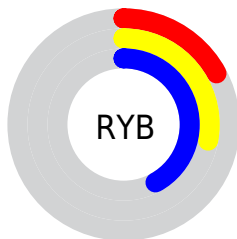

## Conversions Part 2

Format	Color
R <sub>Y</sub> B	43, 71, 108
Decimal	2841964
CIE Lab	36.79, -11.97, -13.65
CIE LCh	37, 18.155, 228.752
Yxy	9.4250, 0.2333, 0.2887
Android (android.graphics.Color)	4281032044 (0xFF2B5D6C)
YUV	79.7600, 13.9223, -32.2385
Hunter-Lab	30.7002, -9.4348, -8.6499

# Details

The CIELab color **36.79, -11.97, -13.65** is a dark color, and the websafe version is hex **336666**. A complement of this color would be **30.37, 20.45, 18.95**, and the grayscale version is **33.88, 0.00, -0.00**.

A 20% lighter version of the original color is **56.66, -11.90, -13.58**, and **17.32, -8.91, -13.08** is the 20% darker color. If you saturate the color by 10%, you get **35.58, -12.66, -15.54**, and if you desaturate by 10%, it is **38.08, -10.81, -11.64**.

# Distribution

- Red (17%)
- Green (36%)
- Blue (42%)

- Red (17%)
- Yellow (28%)
- Blue (42%)

- Cyan (60%)
- Magenta (14%)
- Yellow (0%)
- Black (58%)

- Cyan (83%)
- Magenta (64%)
- Yellow (58%)