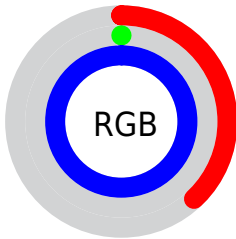

Distribution

- Red (38%)
- Green (0%)
- Blue (99%)