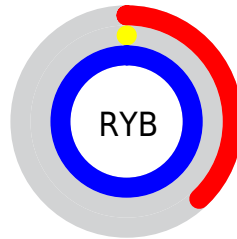

- Red (38%)
- Yellow (0%)
- Blue (99%)