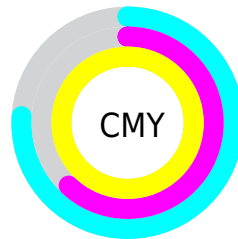

A 20% lighter version of the original color is **57.06, -27.05, 43.13**, and **17.11, -25.40, 24.01** is the 20% darker color. If you saturate the color by 10%, you get **37.01, -27.21, 43.29**, and if you desaturate by 10%, it is **37.27, -25.31, 40.83**.

Distribution

Red (24%)

Green (38%)

Blue (0%)

Red (0%)

Yellow (38%)

Blue (14%)

Cyan (37%)

Magenta (0%)

Yellow (100%)

Black (62%)

Cyan (76%)

Magenta (62%)

Yellow (100%)

Brightness & Saturation Gradients

These gradients show how the CIE Lab color 117.01, -27.21, 43.29 changes by changing the brightness by 10 percent. The first figure shows a shift by +10% for each color and the second figure -10%.