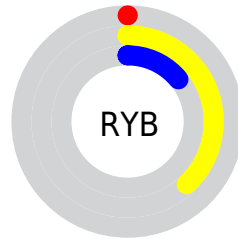

Details

The CIELab color **37.01, -27.21, 43.29** is a dark color, and the websafe version is hex **336600**. A complement of this color would be **10.84, 40.30, -47.99**, and the grayscale version is **32.12, 0.00, -0.00**.

A 20% lighter version of the original color is **57.06, -27.05, 43.13**, and **17.11, -25.40, 24.01** is the 20% darker color. If you saturate the color by 10%, you get **37.01, -27.21, 43.29**, and if you desaturate by 10%, it is **37.27, -25.31, 40.83**.

Distribution

Red (24%)

Green (38%)

Blue (0%)

Red (0%)

Yellow (38%)

Blue (14%)

Cyan (37%)