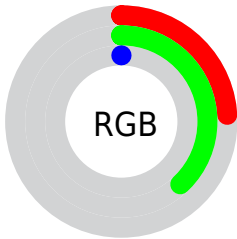

Distribution

Red (24%)

Green (38%)

Blue (0%)