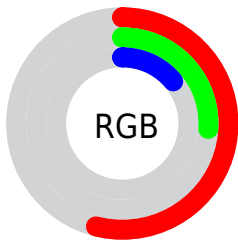

Distribution

- Red (54%)
- Green (26%)
- Blue (14%)