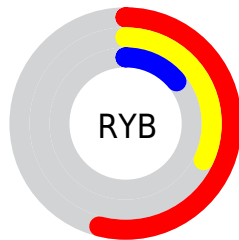

- Red (54%)
- Yellow (32%)
- Blue (14%)