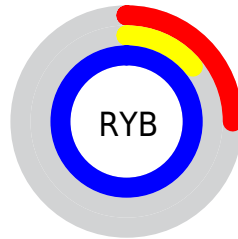

- Red (25%)
- Yellow (14%)
- Blue (100%)