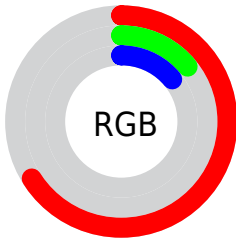

Distribution

Red (66%)

Green (14%)

Blue (14%)