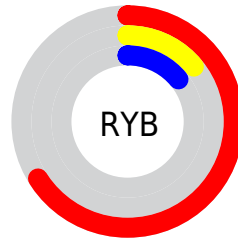

Details

The CIELab color **37.32, 52.41, 34.03** is a dark color, and the websafe version is hex **CC3333**. A complement of this color would be **62.68, -33.10, -9.84**, and the grayscale version is **32.14, 0.00, -0.00**.

A 20% lighter version of the original color is **57.31, 52.44, 34.25**, and **20.78, 42.56, 31.69** is the 20% darker color. If you saturate the color by 10%, you get **35.68, 56.17, 41.57**, and if you desaturate by 10%, it is **39.76, 47.05, 26.81**.

Distribution

Red (66%)

Green (14%)

Blue (14%)

Red (66%)

Yellow (14%)

Blue (14%)

Cyan (0%)