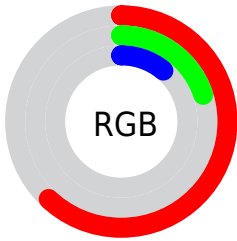

Distribution

- Red (62%)
- Green (20%)
- Blue (11%)