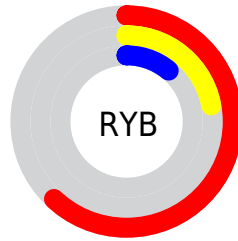

- Red (62%)
- Yellow (22%)
- Blue (11%)