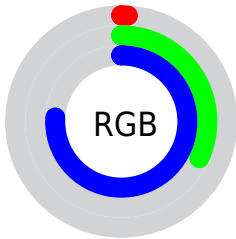

Distribution

- Red (1%)
- Green (32%)
- Blue (76%)