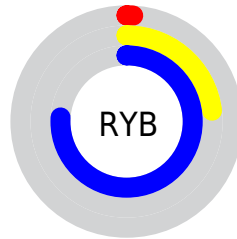

- Red (1%)
- Yellow (23%)
- Blue (76%)