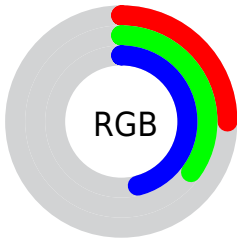

Distribution

Red (25%)

Green (35%)

Blue (46%)