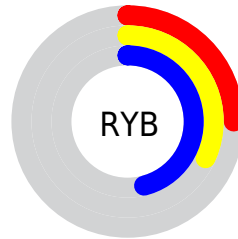

## Conversions Part 2

<b>Format</b>	<b>Color</b>
<b>R<sub>YB</sub></b>	65, 82, 117
Decimal	4282997
CIE <sub>Lab</sub>	37.34, -1.60, -18.27
CIE <sub>LCh</sub>	37, 18.340, 264.995
Yxy	9.7227, 0.2446, 0.2627
Android (android.graphics.Color)	4282473077 (0xFF415A75)
<b>YUV</b>	85.6030, 15.4787, -18.0688
Hunter-Lab	31.1812, -2.7622, -12.8408

# Details

The CIELab color  $37.34, -1.60, -18.27$  is a dark color, and the websafe version is hex  $336699$ . A complement of this color would be  $40.93, 6.27, 19.41$ , and the grayscale version is  $36.35, 0.00, -0.00$ .

A 20% lighter version of the original color is  $57.33, -1.78, -18.18$ , and  $17.50, -1.68, -18.26$  is the 20% darker color. If you saturate the color by 10%, you get  $34.76, -0.95, -22.32$ , and if you desaturate by 10%, it is  $39.97, -1.79, -14.18$ .

# Distribution

Red (25%)

Green (35%)

Blue (46%)

Red (25%)

Yellow (32%)

Blue (46%)

Cyan (44%)