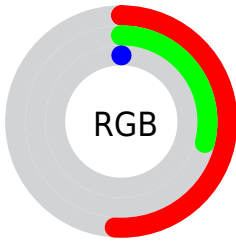

Distribution

Red (51%)

Green (29%)

Blue (0%)