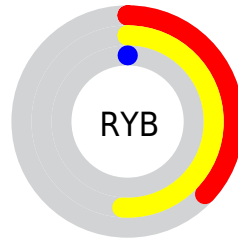

Details

The CIELab color **37.44, 18.53, 46.79** is a dark color, and the websafe version is hex **996600**. A complement of this color would be **24.78, 16.40, -46.47**, and the grayscale version is **35.41, 0.00, -0.00**.

A 20% lighter version of the original color is **57.44, 18.56, 46.96**, and **17.39, 19.01, 25.87** is the 20% darker color. If you saturate the color by 10%, you get **37.44, 18.53, 46.79**, and if you desaturate by 10%, it is **38.87, 15.58, 43.83**.

Distribution

Red (51%)

Green (29%)

Blue (0%)

Red (37%)

Yellow (51%)

Blue (0%)

Cyan (0%)