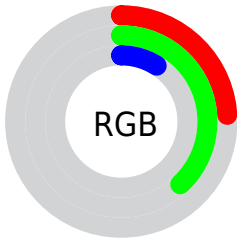

Distribution

Red (24%)

Green (38%)

Blue (9%)