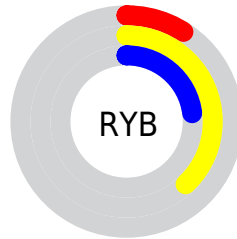

Details

The CIELab color $[37.45, -26.60, 36.81]$ is a dark color, and the websafe version is hex $\#336600$. A complement of this color would be $[17.39, 34.16, -37.75]$, and the grayscale version is $[33.40, 0.00, -0.00]$.

A 20% lighter version of the original color is $[57.46, -26.51, 36.77]$, and $[17.64, -24.76, 24.68]$ is the 20% darker color. If you saturate the color by 10%, you get $[37.13, -29.06, 39.84]$, and if you desaturate by 10%, it is $[37.82, -23.85, 32.94]$.

Distribution

Red (24%)

Green (38%)

Blue (9%)

Red (9%)

Yellow (38%)

Blue (23%)

Cyan (38%)