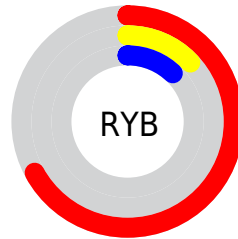

- Red (67%)
- Yellow (13%)
- Blue (12%)