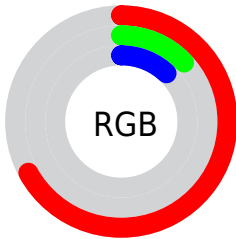

Distribution

- Red (67%)
- Green (13%)
- Blue (12%)