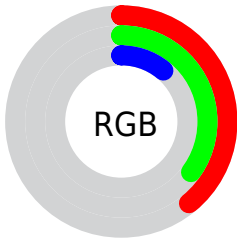

Distribution

- Red (39%)
- Green (35%)
- Blue (11%)