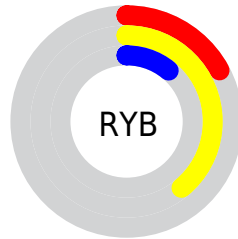

- Red (17%)
- Yellow (39%)
- Blue (11%)