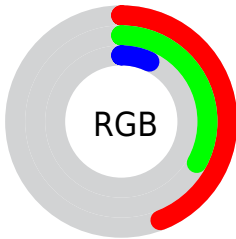

Distribution

Red (44%)

Green (33%)

Blue (7%)