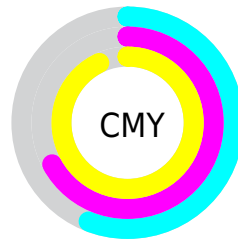

A 20% lighter version of the original color is **57.47, 5.24, 39.44**, and **17.51, 5.98, 25.49** is the 20% darker color. If you saturate the color by 10%, you get **36.54, 6.71, 42.54**, and if you desaturate by 10%, it is **38.58, 3.56, 35.73**.

Distribution

Red (44%)

Green (33%)

Blue (7%)

Red (23%)

Yellow (44%)

Blue (7%)

Cyan (0%)

Magenta (25%)

Yellow (83%)

Black (56%)

Cyan (56%)

Magenta (67%)

Yellow (93%)

Brightness & Saturation Gradients

These gradients show how the CIE Lab color 117.54, 5.03, 39.64 changes by changing the brightness by 10 percent. The first figure shows a shift by +10% for each color and the second figure -10%.

Rectangle

The Rectangle color scheme consists of four colors that form a rectangle on the color wheel.

117.54, 5.03, 39.64

100.00, -27.13, 29.33

100.00, -5.03, -39.64

100.00, 27.13, -29.33

Sweetspot

The Sweet Spot groups the original color and five complimentary colors.