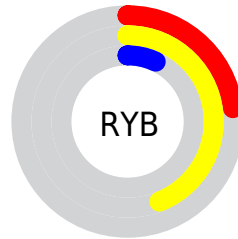

Details

The CIELab color **37.54, 5.03, 39.64** is a dark color, and the websafe version is hex **996633**. A complement of this color would be **21.36, 15.86, -40.57**, and the grayscale version is **36.25, 0.00, -0.00**.

A 20% lighter version of the original color is **57.47, 5.24, 39.44**, and **17.51, 5.98, 25.49** is the 20% darker color. If you saturate the color by 10%, you get **36.54, 6.71, 42.54**, and if you desaturate by 10%, it is **38.58, 3.56, 35.73**.

Distribution

Red (44%)

Green (33%)

Blue (7%)

Red (23%)

Yellow (44%)

Blue (7%)

Cyan (0%)