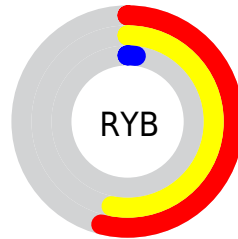

Details

The CIELab color **37.55, 24.14, 45.40** is a dark color, and the websafe version is hex **663300**. A complement of this color would be **30.58, 7.85, -41.42**, and the grayscale version is **35.58, 0.00, -0.00**.

A 20% lighter version of the original color is **57.53, 24.40, 45.44**, and **17.46, 24.54, 26.24** is the 20% darker color. If you saturate the color by 10%, you get **36.84, 25.72, 46.95**, and if you desaturate by 10%, it is **39.25, 20.52, 42.14**.

Distribution

Red (54%)

Green (28%)

Blue (2%)

Red (54%)

Yellow (53%)

Blue (2%)

Cyan (0%)