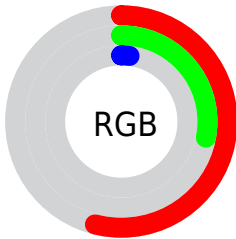

Distribution

Red (54%)

Green (28%)

Blue (2%)