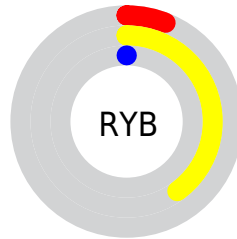

Details

The CIELab color $37.49, -2.92, 45.15$ is a dark color, and the websafe version is hex 666600 . A complement of this color would be $11.09, 33.03, -50.97$, and the grayscale version is $35.10, 0.00, -0.00$.

A 20% lighter version of the original color is $57.59, -3.32, 45.15$, and $17.61, -1.73, 25.32$ is the 20% darker color. If you saturate the color by 10%, you get $37.49, -2.92, 45.15$, and if you desaturate by 10%, it is $37.95, -3.45, 42.52$.

Distribution

Red (40%)

Green (35%)

Blue (0%)

Red (6%)

Yellow (40%)

Blue (0%)

Cyan (0%)