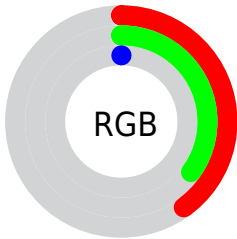

Distribution

Red (40%)

Green (35%)

Blue (0%)