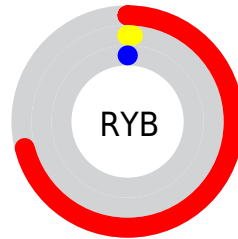

Details

The CIELab color **37.60, 61.70, 51.97** is a dark color, and the websafe version is hex **CC0000**. A complement of this color would be **66.18, -36.23, -11.87**, and the grayscale version is **23.29, 0.00, -0.00**.

A 20% lighter version of the original color is **57.62, 61.85, 51.82**, and **23.17, 45.33, 34.95** is the 20% darker color. If you saturate the color by 10%, you get **37.60, 61.70, 51.97**, and if you desaturate by 10%, it is **38.49, 59.59, 45.43**.

Distribution

Red (71%)

Green (1%)

Blue (0%)

Red (71%)

Yellow (1%)

Blue (0%)

Cyan (0%)