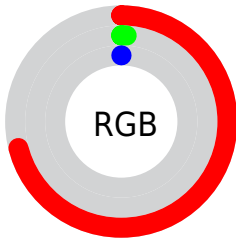

Distribution

Red (71%)

Green (1%)

Blue (0%)