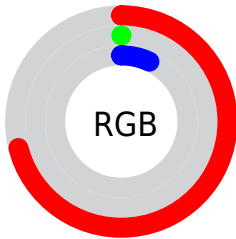

Distribution

Red (71%)

Green (0%)

Blue (7%)