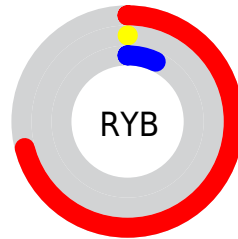

Details

The CIELab color **37.60, 62.13, 45.28** is a dark color, and the websafe version is hex **990000**. A complement of this color would be **66.31, -42.18, -2.30**, and the grayscale version is **23.62, 0.00, -0.00**.

A 20% lighter version of the original color is **57.57, 61.98, 45.06**, and **23.17, 45.33, 34.95** is the 20% darker color. If you saturate the color by 10%, you get **37.60, 62.13, 45.31**, and if you desaturate by 10%, it is **38.51, 60.24, 37.58**.

Distribution

Red (71%)

Green (0%)

Blue (7%)

Red (71%)

Yellow (0%)

Blue (7%)

Cyan (0%)