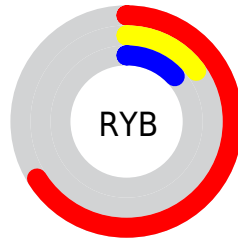

- Red (66%)
- Yellow (15%)
- Blue (13%)