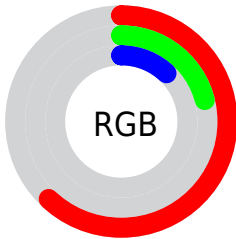

Distribution

- Red (62%)
- Green (21%)
- Blue (12%)