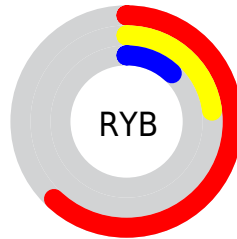

- Red (62%)
- Yellow (23%)
- Blue (12%)