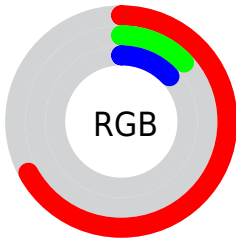

Distribution

- Red (67%)
- Green (13%)
- Blue (13%)