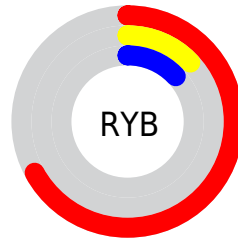

- Red (67%)
- Yellow (13%)
- Blue (13%)