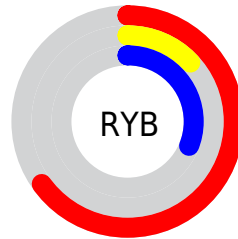

- Red (65%)
- Yellow (13%)
- Blue (31%)