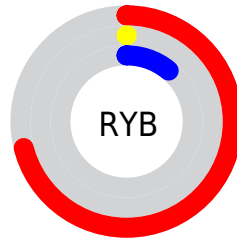

- Red (71%)
- Yellow (0%)
- Blue (11%)