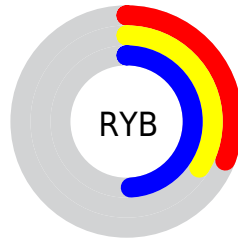

- Red (31%)
- Yellow (34%)
- Blue (49%)