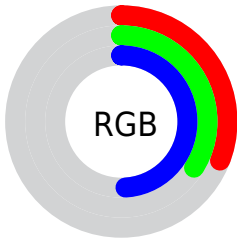

Distribution

- Red (31%)
- Green (34%)
- Blue (49%)