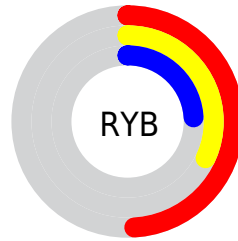

- Red (49%)
- Yellow (32%)
- Blue (24%)