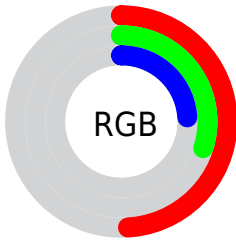

Distribution

- Red (49%)
- Green (30%)
- Blue (24%)