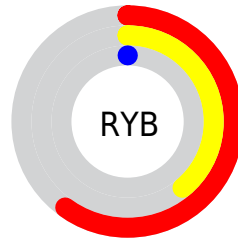

Details

The CIELab color **37.85, 36.60, 48.92** is a dark color, and the websafe version is hex **993300**. A complement of this color would be **38.07, 0.30, -39.16**, and the grayscale version is **34.58, 0.00, -0.00**.

A 20% lighter version of the original color is **57.76, 36.85, 48.84**, and **17.96, 36.88, 27.57** is the 20% darker color. If you saturate the color by 10%, you get **37.85, 36.60, 48.92**, and if you desaturate by 10%, it is **39.75, 32.11, 45.21**.

Distribution

Red (60%)

Green (24%)

Blue (0%)

Red (60%)

Yellow (39%)

Blue (0%)

Cyan (0%)