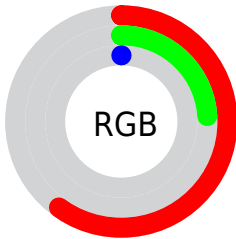

Distribution

Red (60%)

Green (24%)

Blue (0%)