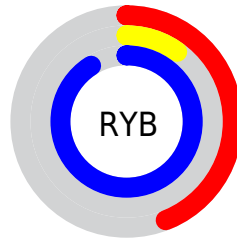

- Red (44%)
- Yellow (10%)
- Blue (91%)