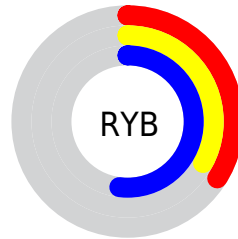

# Details

The CIELab color  $37.82, 12.97, -26.62$  is a dark color, and the websafe version is hex  $666699$ . A complement of this color would be  $53.92, -8.68, 25.70$ , and the grayscale version is  $38.20, 0.00, -0.00$ .

A 20% lighter version of the original color is  $57.65, 13.08, -26.69$ , and  $17.71, 12.93, -26.68$  is the 20% darker color. If you saturate the color by 10%, you get  $33.09, 17.83, -34.15$ , and if you desaturate by 10%, it is  $42.60, 8.76, -19.13$ .

# Distribution

Red (34%)

Green (33%)

Blue (52%)

Red (34%)

Yellow (33%)

Blue (52%)

Cyan (35%)