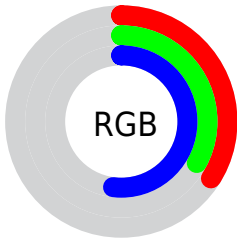

Distribution

Red (34%)

Green (33%)

Blue (52%)