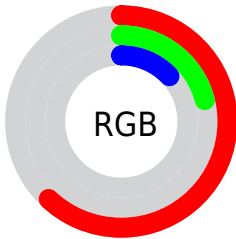

Distribution

- Red (62%)
- Green (21%)
- Blue (13%)