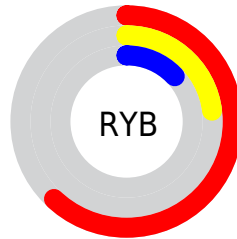

- Red (62%)
- Yellow (23%)
- Blue (13%)